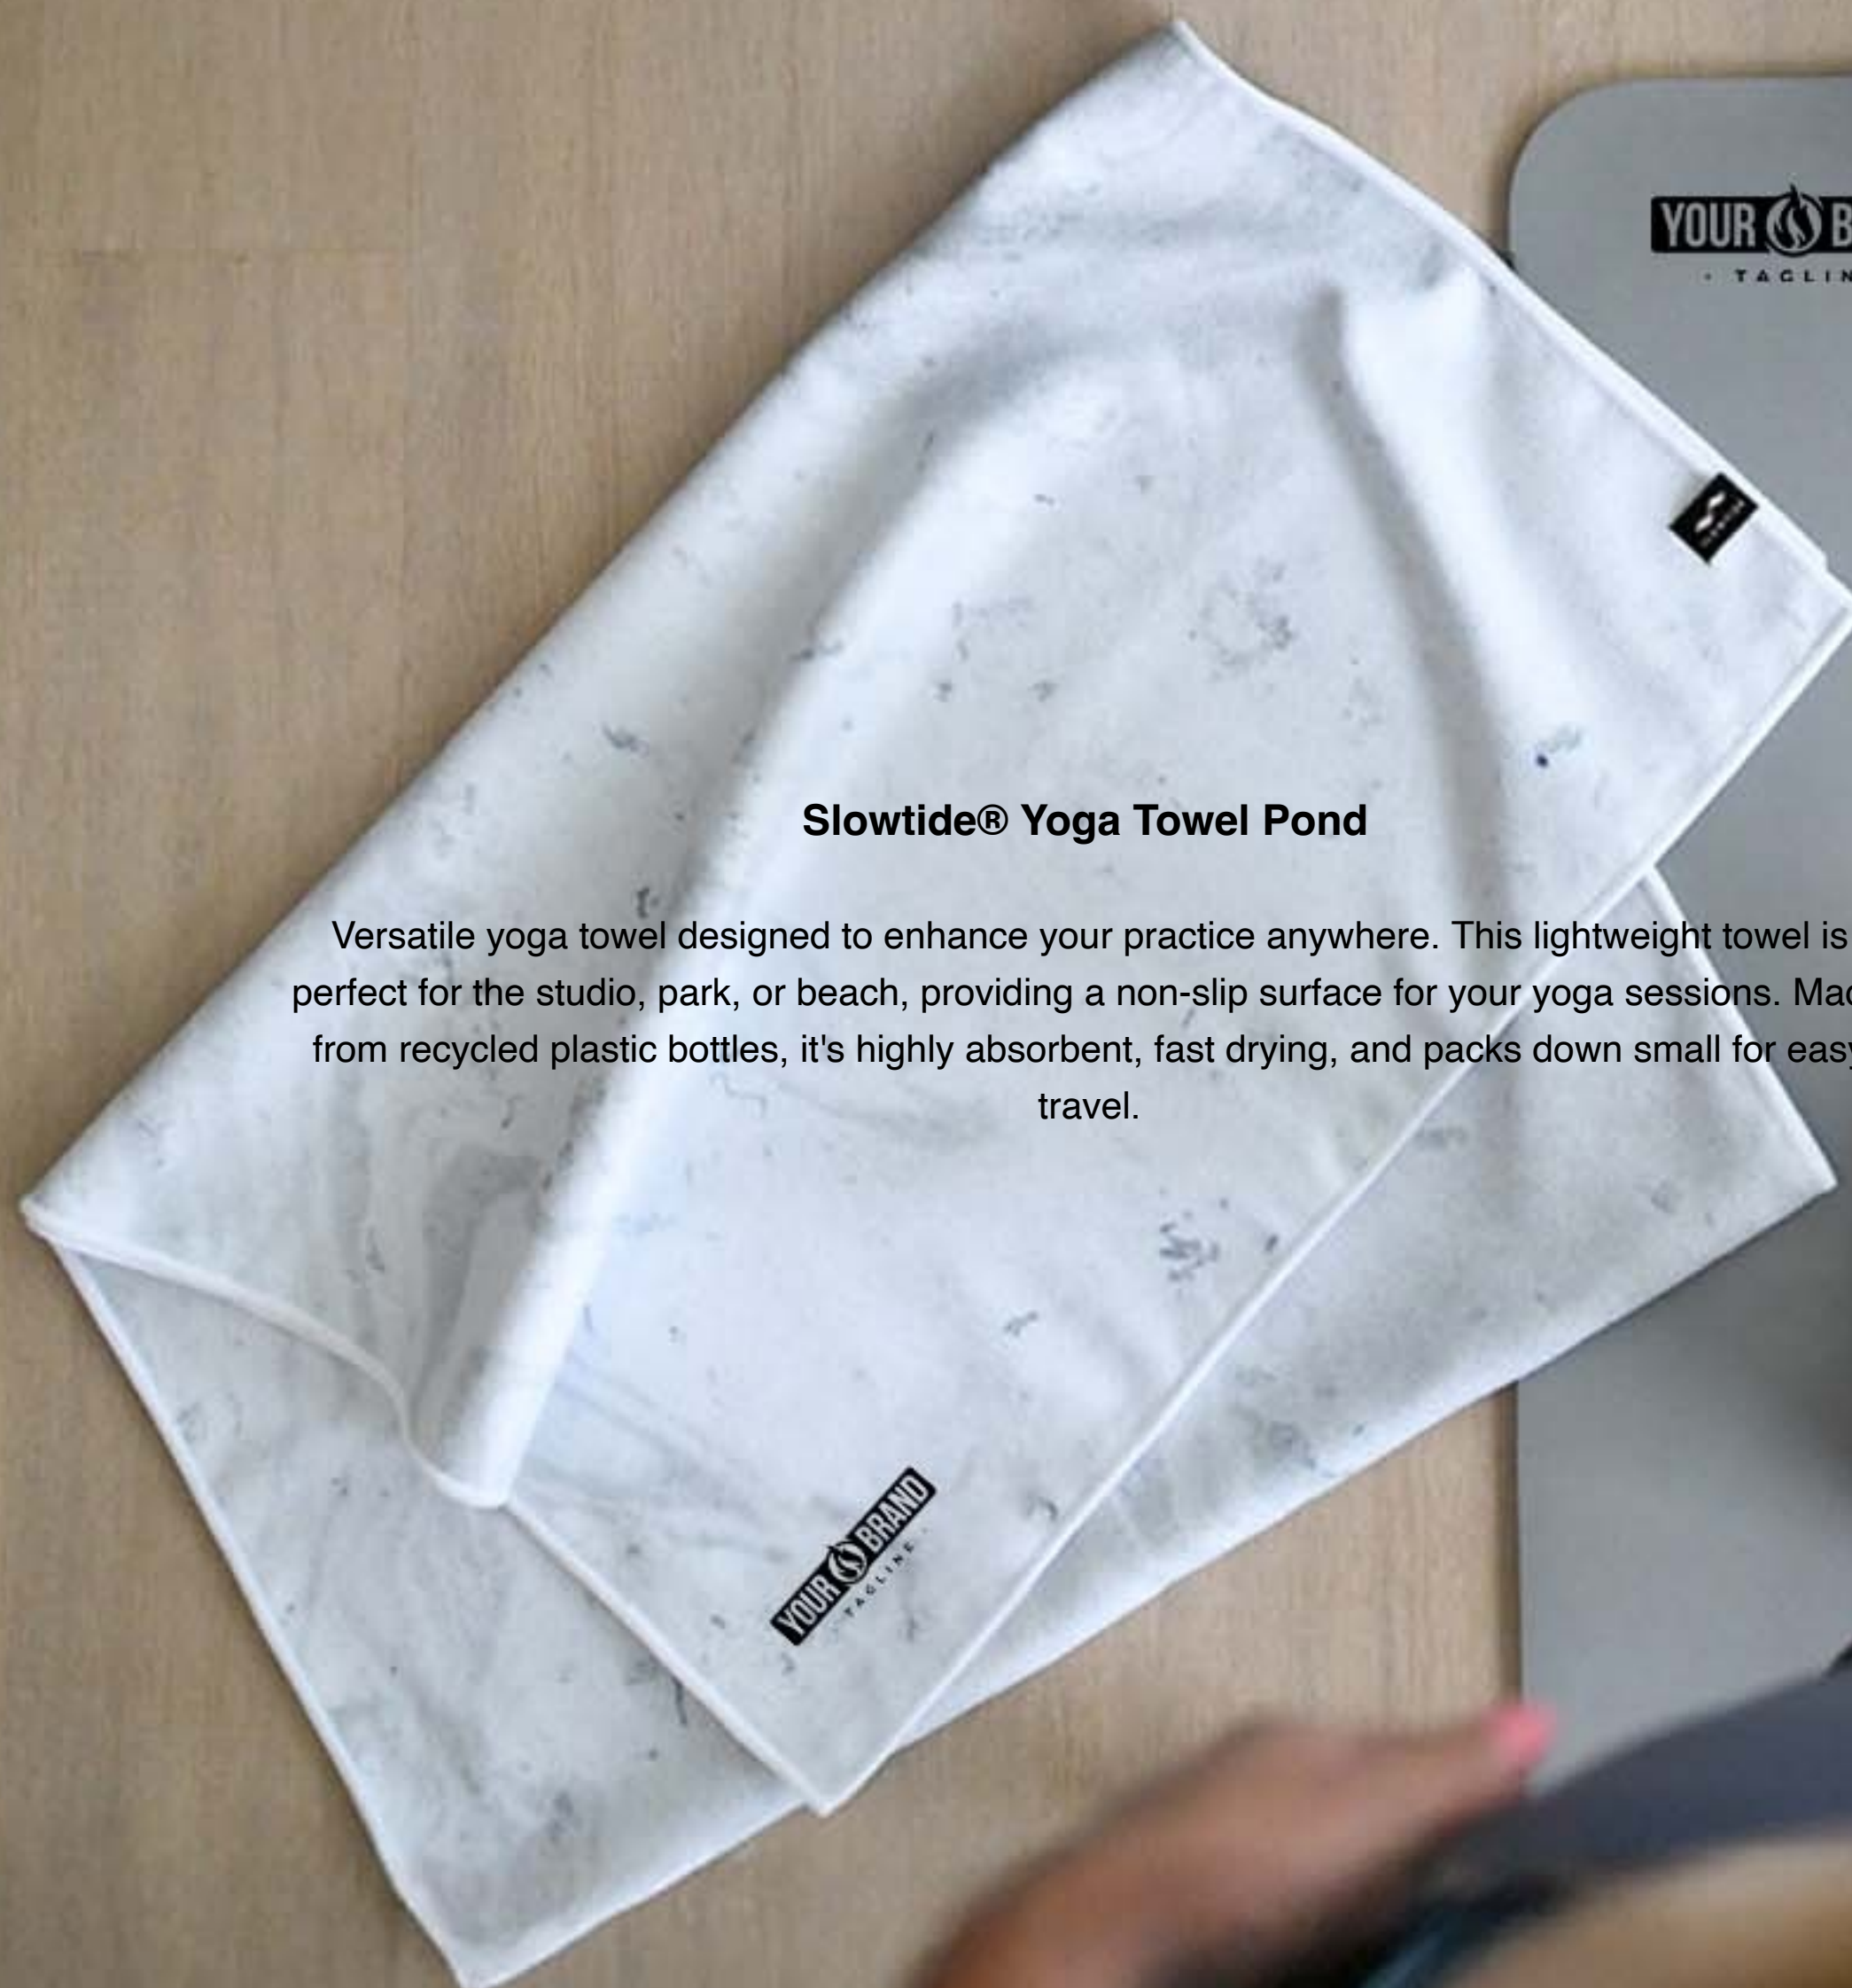

Slowtide® Yoga Towel Pond

Versatile yoga towel designed to enhance your practice anywhere. This lightweight towel is perfect for the studio, park, or beach, providing a non-slip surface for your yoga sessions. Made from recycled plastic bottles, it's highly absorbent, fast drying, and packs down small for easy travel.